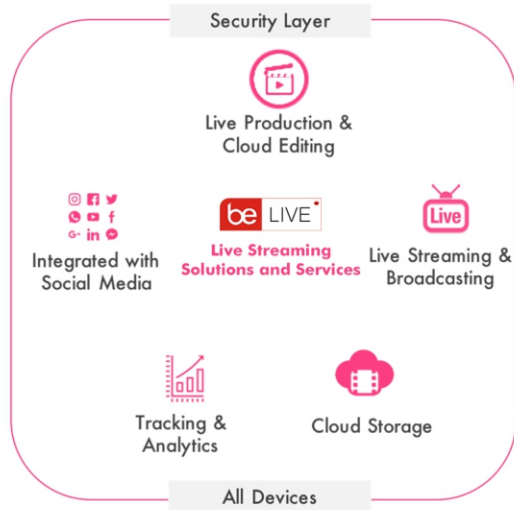

BeLIVE: A Live Streaming & Broadcasting Platform

● An End-to-End Live Streaming Platform

● Our Happy BeLIVE Customers

BeLIVE brings widest reach with our integration with all video conferencing (Zoom, WebEx, Microsoft Teams), Social Media platforms (YouTube, Facebook, LinkedIn, Instagram), mobile operators, DTH, cable and broadcasters.

● Value Proposition of BeLIVE Platform

● High Engagement

Offline-Online Integration	Payment gateway	Live interaction, Q&A	User Registration	Poll & e-voting

● Complete Suite

Video Production & Capture	Secure Video Streaming	Video Player	Subscriber Management and Pay-per-view	Virtual Sets, AR & Graphics

● Cutting-Edge Tech

Multi-screen	Two-way interactivity	AI Based automatic production for RFYS	Touchable – Tapeable - Interactive graphics	360 VR Fan Zones

Get Started

connect@multitvsolution.com
www.multitvsolution.com/belive